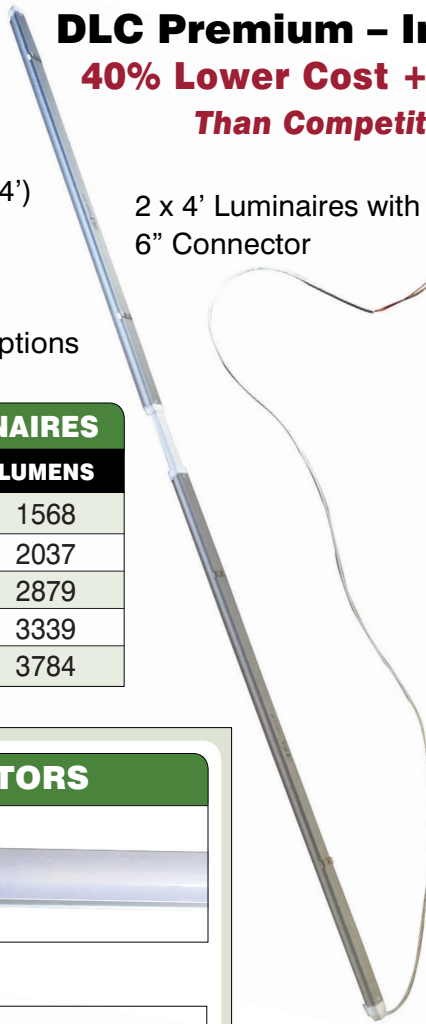

**Direct Linear
Ambient Luminaires**

DLC Premium – Indoor Luminaires
40% Lower Cost + 20% Greater LPW
Than Competitive Luminaires

LMK Series

- Up to 3784 Lumens-161 LPW (4')
- Linkable for Up to 200'
- 0-10VDC Available
- Suitable for Damp Location
- Magnetic Physical Mounting Options

2 x 4' Luminaires with
6" Connector

LMK End Cap With Power Whip - Close Up

2' LUMINAIRES		4' LUMINAIRES	
WATTS	LUMENS	WATTS	LUMENS
6	1064	9	1568
9	1550	12	2037
13	1901	18	2879
		22	3339
		24	3784

2" LMK CONNECTORS

LMK 2 Inch Connector-Top View

LMK 2 Inch Connector-Side View

6" LMK CONNECTORS

LMK 6 Inch Connector-Top View

LMK 6 Inch Connector-Side View

END CAPS

LMK End Cap With Power Whip and Mounting Clip
(Magnetic Clip Available)