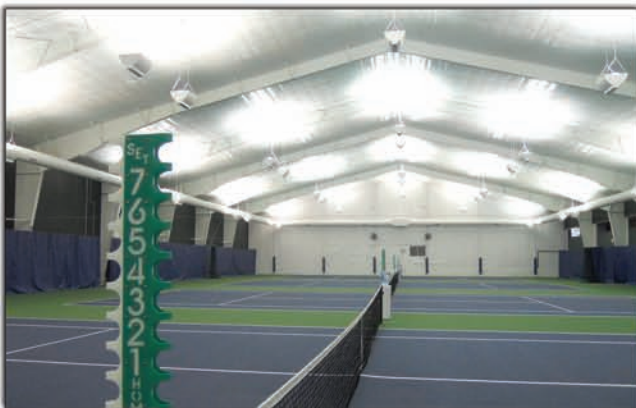

T9-630 Watt, MH-XL-HPP – 37% SAVINGS