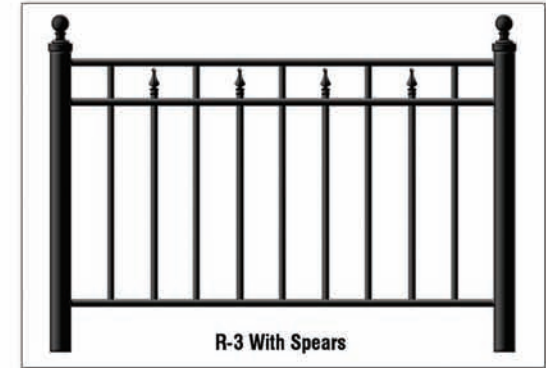

Free Estimates

TROY FENCE

Iron and Aluminum Railings

We Do All Types Of Fences!

We offer many different styles of welded aluminum and iron railings.

Primer Powder Coat Finish.

Remember – safety first!

Standard Dimensions:

1-3/4" Cover Bar ■ 1-1/4" Square Posts

1/2" Solid Square Balusters ■ 1" Bottom Channel

R-3 with rings

R-1 With Flat Caps

Design: _____	Other: _____
Height: _____	_____
Footage: _____	_____
Gate Footage: _____	_____
Color: _____	Total Cost: \$ _____

R-1 Ornamental

R-3 With Spears

R-2 Alternate Twist

R-3 With Scrolls

R-3 With Flat Caps

R-4 With Spears and Rings