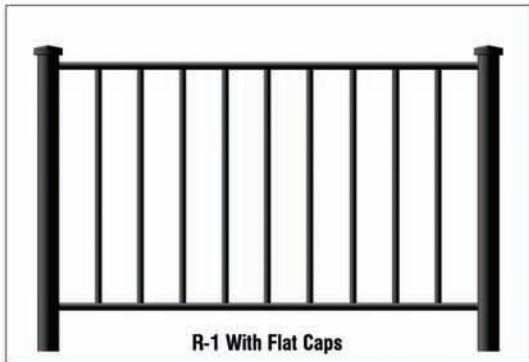

Free Estimates

TROY FENCE

Iron and Aluminum Railings

We Do All Types Of Fences!

We offer many different styles of welded aluminum and iron railings.

Primer Powder Coat Finish.

Remember – safety first!

Standard Dimensions:

1-3/4" Cover Bar ■ 1-1/4" Square Posts

1/2" Solid Square Balusters ■ 1" Bottom Channel

R-3 with rings

R-1 With Flat Caps

Design: _____	Other: _____
Height: _____	_____
Footage: _____	_____
Gate Footage: _____	_____
Color: _____	Total Cost: \$ _____

R-1 Ornamental

R-3 With Spears

R-2 Alternate Twist

R-3 With Scrolls

R-3 With Flat Caps

R-4 With Spears and Rings