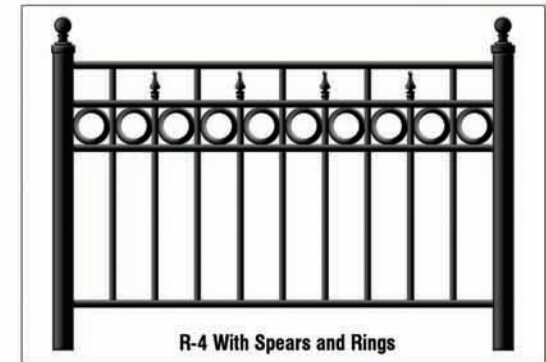

Free Estimates

TROY FENCE

Iron and Aluminum Railings

We Do All Types Of Fences!

We offer many different styles of welded aluminum and iron railings.

Primer Powder Coat Finish.

Remember – safety first!

Standard Dimensions:

1-3/4" Cover Bar ■ 1-1/4" Square Posts

1/2" Solid Square Balusters ■ 1" Bottom Channel

R-3 with rings

R-1 With Flat Caps

Design: _____	Other: _____
Height: _____	_____
Footage: _____	_____
Gate Footage: _____	_____
Color: _____	Total Cost: \$ _____

R-1 Ornamental

R-3 With Spears

R-2 Alternate Twist

R-3 With Scrolls

R-3 With Flat Caps

R-4 With Spears and Rings