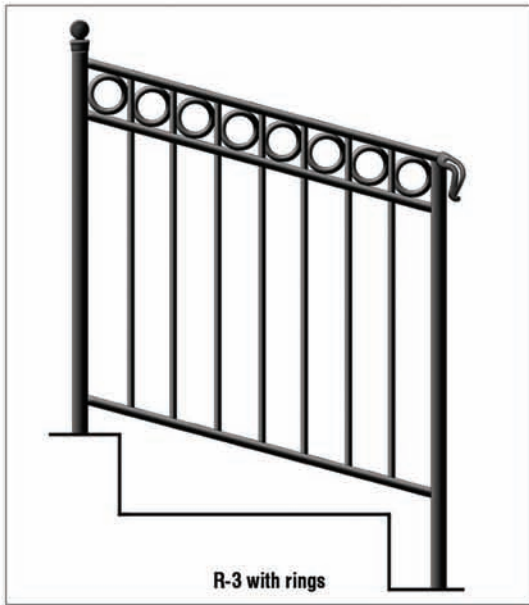

Free Estimates

TROY FENCE

Iron and Aluminum Railings

We Do All Types Of Fences!

We offer many different styles of welded aluminum and iron railings.

Primer Powder Coat Finish.

Remember – safety first!

Standard Dimensions:

1-3/4" Cover Bar ■ 1-1/4" Square Posts

1/2" Solid Square Balusters ■ 1" Bottom Channel

R-3 with rings

R-1 With Flat Caps

Design: _____	Other: _____
Height: _____	_____
Footage: _____	_____
Gate Footage: _____	_____
Color: _____	Total Cost: \$ _____

R-1 Ornamental

R-3 With Spears

R-2 Alternate Twist

R-3 With Scrolls

R-3 With Flat Caps

R-4 With Spears and Rings