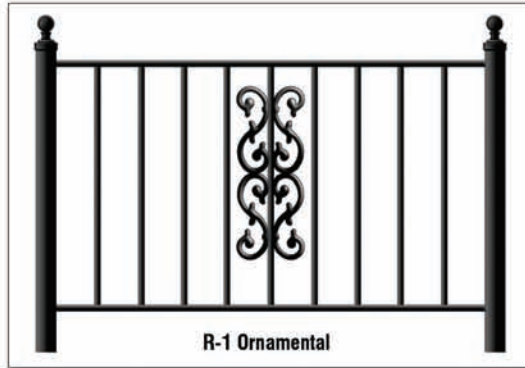

1-3/4" Cover Bar ■ 1-1/4" Square Posts

1/2" Solid Square Balusters ■ 1" Bottom Channel

R-3 with rings

R-1 With Flat Caps

Design: _____	Other: _____
Height: _____	_____
Footage: _____	_____
Gate Footage: _____	_____
Color: _____	Total Cost: \$ _____

R-1 Ornamental

R-3 With Spears

R-2 Alternate Twist

R-3 With Scrolls

R-3 With Flat Caps

R-4 With Spears and Rings