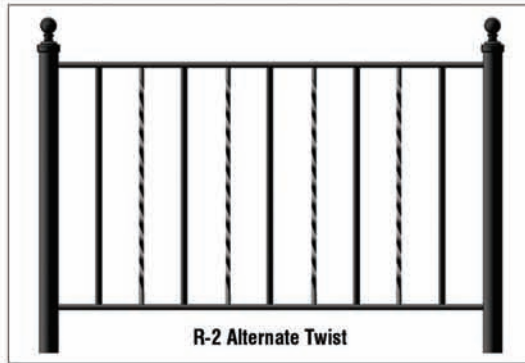

Free Estimates

TROY FENCE

Iron and Aluminum Railings

We Do All Types Of Fences!

We offer many different styles of welded aluminum and iron railings.

Primer Powder Coat Finish.

Remember – safety first!

Standard Dimensions:

1-3/4" Cover Bar ■ 1-1/4" Square Posts

1/2" Solid Square Balusters ■ 1" Bottom Channel

R-3 with rings

R-1 With Flat Caps

Design: _____	Other: _____
Height: _____	_____
Footage: _____	_____
Gate Footage: _____	_____
Color: _____	Total Cost: \$ _____

R-1 Ornamental

R-3 With Spears

R-2 Alternate Twist

R-3 With Scrolls

R-3 With Flat Caps

R-4 With Spears and Rings