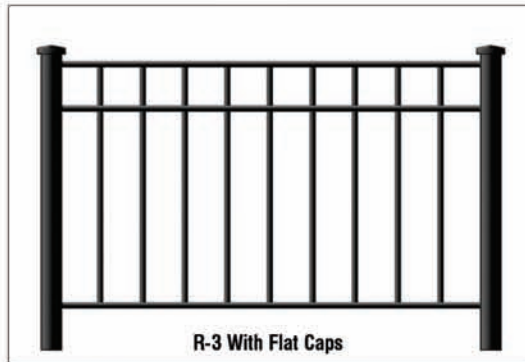

1-3/4" Cover Bar ■ 1-1/4" Square Posts

1/2" Solid Square Balusters ■ 1" Bottom Channel

R-3 with rings

R-1 With Flat Caps

Design: _____	Other: _____
Height: _____	_____
Footage: _____	_____
Gate Footage: _____	_____
Color: _____	Total Cost: \$ _____

R-1 Ornamental

R-3 With Spears

R-2 Alternate Twist

R-3 With Scrolls

R-3 With Flat Caps

R-4 With Spears and Rings