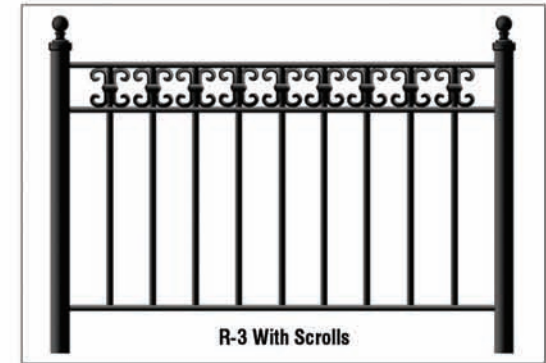

1-3/4" Cover Bar ■ 1-1/4" Square Posts

1/2" Solid Square Balusters ■ 1" Bottom Channel

R-3 with rings

R-1 With Flat Caps

Design: _____	Other: _____
Height: _____	_____
Footage: _____	_____
Gate Footage: _____	_____
Color: _____	Total Cost: \$ _____

R-1 Ornamental

R-3 With Spears

R-2 Alternate Twist

R-3 With Scrolls

R-3 With Flat Caps

R-4 With Spears and Rings